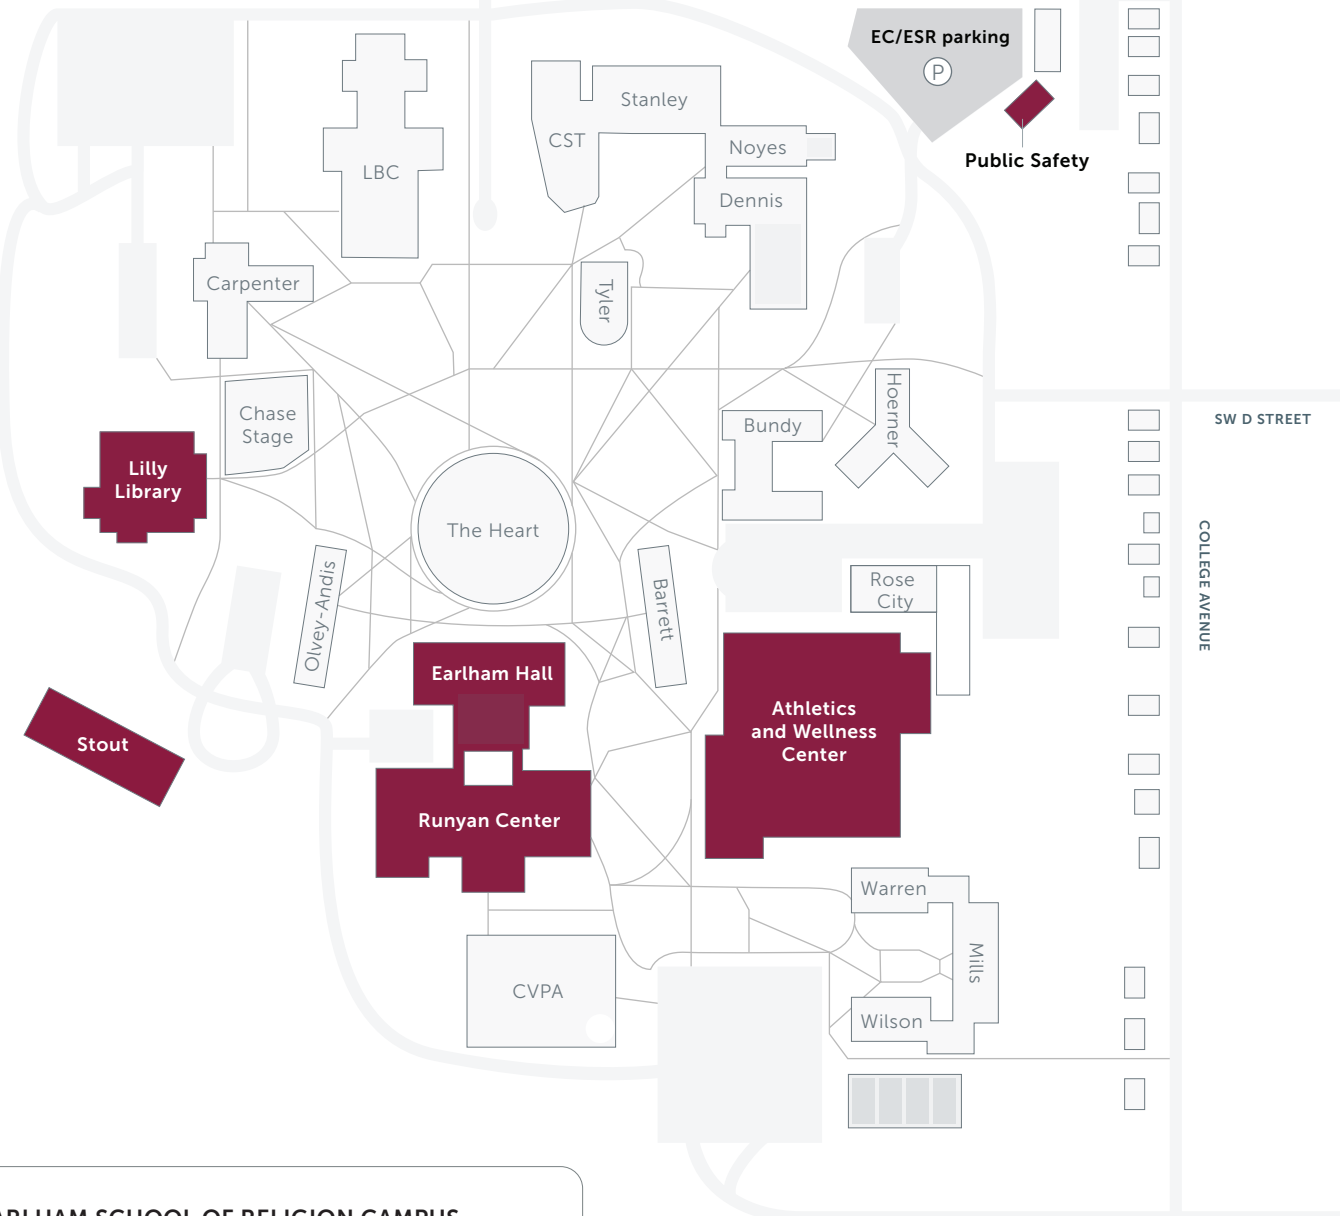

Cadbury House

Bethany Seminary — Earlham School of Religion Classroom Building

ESR Visitor and Handicap Parking (P) — Barclay Center

Virginia Cottage

EC/ESR parking (P)

Public Safety

EARLHAM SCHOOL OF RELIGION CAMPUS

- ESR Complex:** Classrooms and Barclay Center
- Bethany Seminary**
- Virginia Cottage:** EC religious life
- Public Safety**
- Lilly Library:** Computer lab
- Athletics and Wellness Center**
- Earham Hall:** Health services/Counseling services
- Runyan Center:** Campus Store, Food Services, Mail and Distribution Center
- Stout Meetinghouse**